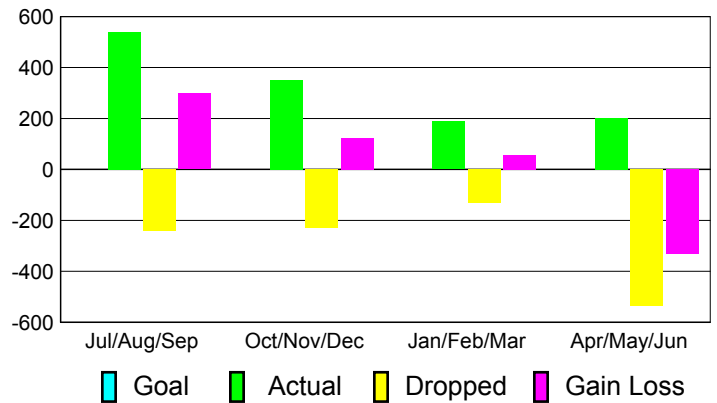

Membership Results 2010-2011

Goal, New, Dropped, Gain/Loss

Comparison of Membership Gain/Loss

Current Year Compared to the Previous Year