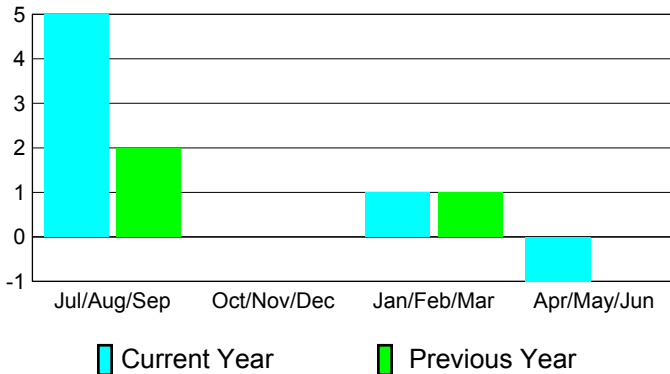

2010-2011 GMT Reports for District (or Undistricted) **District 356 B**

GMT: **KWANG-SOO JANG**

Location: **REPUBLIC OF KOREA**

GMT CA: **5**

CLUBS

Club Results
2010-2011

Clubs
2009-2010

Month	New Club Goal	Actual New Clubs	Actual Dropped Clubs	Gain/Loss of Clubs	Gain/Loss of Clubs
Jul/Aug/Sep	0	5	0	5	2
Oct/Nov/Dec	0	0	0	0	0
Jan/Feb/Mar	0	1	0	1	1
Apr/May/June	0	1	-2	-1	0
Totals	0	7	-2	5	3

Club Results 2010-2011

Goal, New, Dropped, Gain/Loss

Comparison of Club Gain/Loss

Current Year Compared to the Previous Year

YTD Status Quo Clubs 2010-2011

Status Quo Clubs Compared to Status Quo Members

MEMBERSHIP