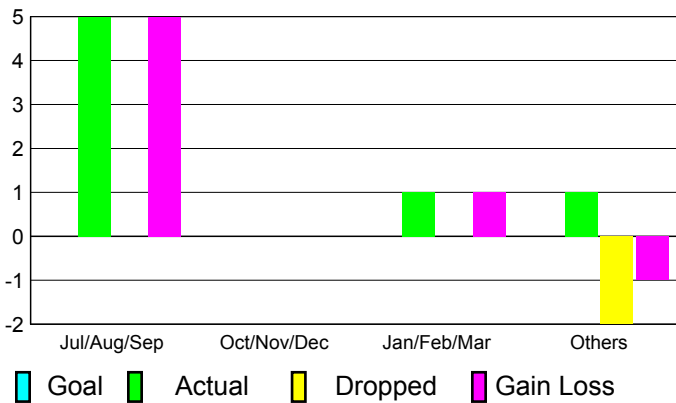

2010-2011 GMT Reports for District (or Undistricted) **District 356 B**

GMT: **KWANG-SOO JANG**

Location: **REPUBLIC OF KOREA**

GMT CA: **5**

CLUBS

Club Results
2010-2011

Clubs
2009-2010

Month	New Club Goal	Actual New Clubs	Actual Dropped Clubs	Gain/Loss of Clubs	Gain/Loss of Clubs
Jul/Aug/Sep	0	5	0	5	2
Oct/Nov/Dec	0	0	0	0	0
Jan/Feb/Mar	0	1	0	1	1
Apr/May/June	0	1	-2	-1	0
Totals	0	7	-2	5	3

Club Results 2010-2011

Goal, New, Dropped, Gain/Loss

Comparison of Club Gain/Loss

Current Year Compared to the Previous Year

YTD Status Quo Clubs 2010-2011

Status Quo Clubs Compared to Status Quo Members

MEMBERSHIP