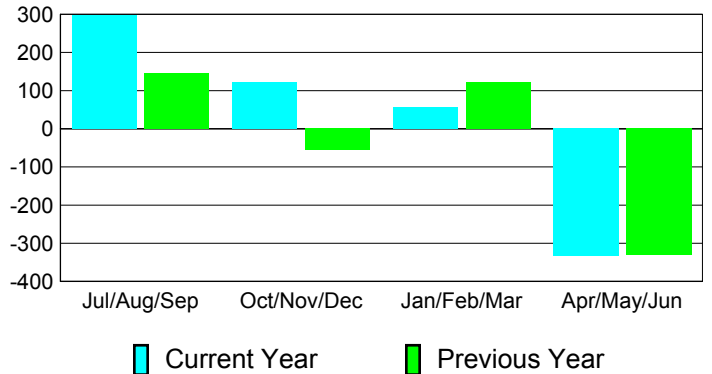

Membership Results
2010-2011

Membership
2009-2010

Month	Net Memb Goal	Actual New Memb	Actual Dropped Memb	Gain/Loss of Memb	Gain/Loss of Memb
Jul/Aug/Sep	0	540	-242	298	144
Oct/Nov/Dec	0	351	-229	122	-56
Jan/Feb/Mar	0	188	-131	57	122
Apr/May/June	0	203	-536	-333	-331
Totals	0	1282	-1138	144	-121

Membership Results 2010-2011

Goal, New, Dropped, Gain/Loss

Comparison of Membership Gain/Loss

Current Year Compared to the Previous Year

Gender Comparison 2010-2011

Jul/Aug/Sep

Oct/Nov/Dec

Jan/Feb/Mar

Apr/May/June

Male

Female